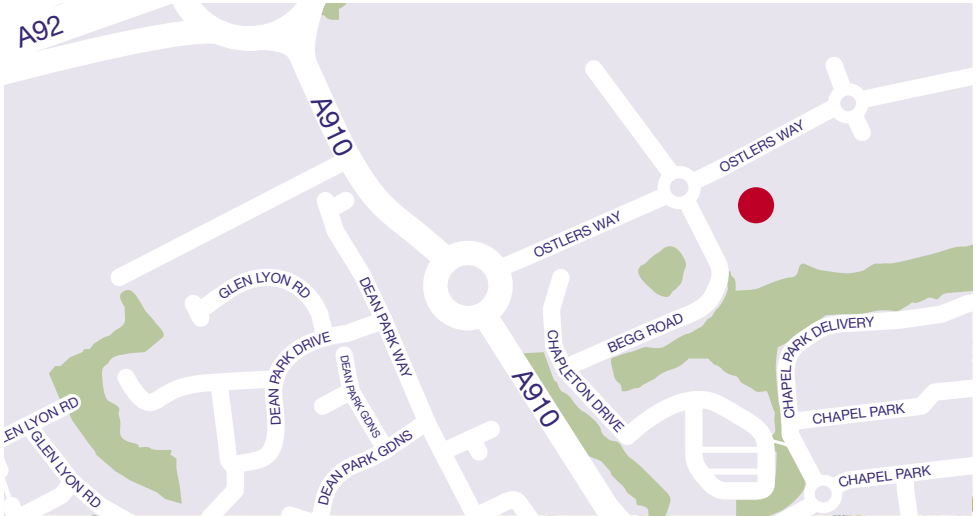

Office Space

Location

This centre is situated on the prestigious new John Smith Business Park developed by Fife Council, which is located just off the A92 at the North end of Kirkcaldy offering good transport links to central Fife and the M90. It is easily accessible by both private and public transport links.

Offices

- Ranging from 14 sq m up to 62 sq m (152 sq ft up to 672 sq ft)
- Prices from £400 per month
- Inclusive of business rates, furnishings, cleaning and utilities.

Address

John Smith Business Park, 1 Begg Road, Kirkcaldy, Fife, KY2 6HD

0800 039 3900
evanseaspace.com

evans
easyspace®